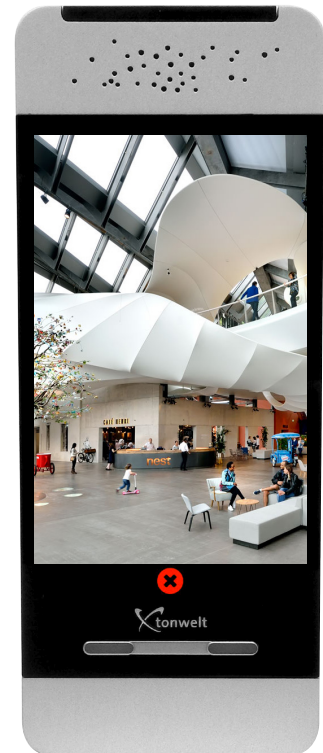

Technology

tonwelt's new supraGuide^{touch} alerts your visitors to the special details of your exhibits and presents them vividly in a multitude of languages on the large color display using audio clips, engrossing films, pictures and maps.

Additionally you can make a selection of exhibits to offer special thematic tours.

The indoor positioning system informs users about their location in the museum at any time.

A special technology linking the supraGuide^{touch} devices enables group tours to be carried out in a range of languages.

Key features in brief

- ✓ for indoor and outdoor use
- ✓ reliable and robust
- ✓ lightweight and ergonomic
- ✓ multi-language display
- ✓ high-contrast and color display suitable for daylight use
- ✓ navigation using number input or floor plans
- ✓ optimal sound transmission with integrated loudspeaker
- ✓ vibration function for visually impaired visitors
- ✓ stable airline headphone plug
- ✓ indoor positioning thanks to interactive map
- ✓ automatic evaluation of visitor behavior
- ✓ software for visitor surveys
- ✓ interactive software for multimedia content
- ✓ automatic update of web-based content
- ✓ integrated anti-theft device with siren alarm
- ✓ built-in microphone for use as group guiding system
- ✓ bidirectional interface
- ✓ activation of lip-synch films or media
- ✓ manual or automatic activation of audio clips via IR and RF