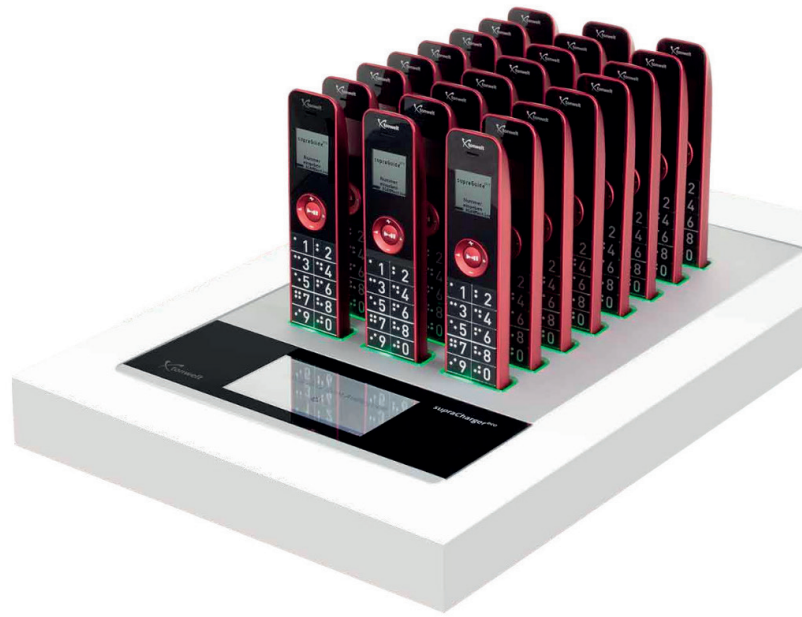

# Technology Charging station

supra  
Charger  
eco

Our easy-to-use charging station lets you recharge and store up to 24 audio guides at a time. A multicolored display for each charging slot shows the device's charge status.

The language selection for a given tour is activated via the built-in touch screen.

# Technical specification supra Charger<sup>eco</sup>

Dimensions (empty)	395 x 220 x 37 mm
Dimensions (full)	395 x 220 x 180 mm
Weight (empty)	2.75 kg
Weight (full)	4.45 kg
Power supply	external power pack (DC Output 12 V ≈ 7.0 A)
Noise	no noise generation
Heat	no heat generation in the charging device thanks to external power supply
Charging unit	24 charging slots per charging station
Casing	aluminum and glass
Surface finishing	anodizing surface treatment, anti-fingerprint coating
Display	color touch screen
System language	German, English, French, Italian, Spanish, Chinese, Japanese, Arabic, Turkish, Russian and more
Interface	3.0 USB connector, LAN, power connector with power adapter
Operation	touch screen with interactive menu
Guarantee	36 months
Safety certification	CE, FCC, RoHS compliant
Power	50 W (output power) / 5 V
Connector	USB-A